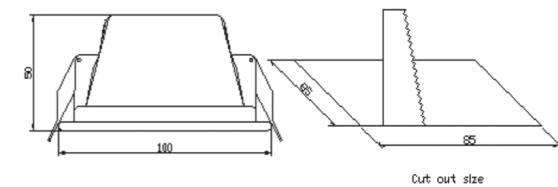

Ecolite square LED recessed downlight family

Product Specification

Photometric Data

Product Diagram

Technical Specifications

	10W	20W	30W
Body Construction	Aluminium powder coated	Aluminium powder coated	Aluminium powder coated
Lens type	Opal Acrylic	Opal Acrylic	Opal Acrylic
Lumen options/Watts	1000 lumen/10W Less 20% loss through lens	2000 lumen/20W Less 20% loss through lens	3000 lumen/30W Less 20% loss through lens
Supply V	230V AC 50HZ	230V AC 50HZ	230V AC 50HZ
IP Rating	IP44	IP44	IP44
Data	IES Files – Yes	IES Files – Yes	IES files - Yes
Trim size	100 x 100 mm	140 x 140 mm	180 x 180 mm
Cut out	75 x 75 mm	122 x 122 mm	155 x 155 mm
Dimmable?	Standard – no but with correct gear – then; Dali – Yes 1-10V – Yes DMX – Yes Triac – Yes	Standard – no but with correct gear – then; Dali – Yes 1-10V – Yes DMX – Yes Triac – Yes	Standard – no but with correct gear – then; Dali – Yes 1-10V – Yes DMX – Yes Triac – Yes