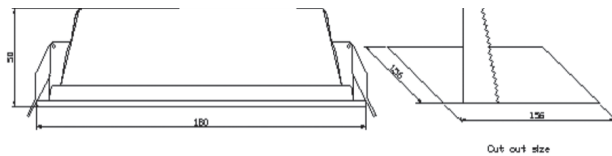

Ecolite square LED recessed downlight family

Product Specification

Photometric Data

Product Diagram

Technical Specifications

	10W	20W	30W
Body Construction	Aluminium powder coated	Aluminium powder coated	Aluminium powder coated
Lens type	Opal Acrylic	Opal Acrylic	Opal Acrylic
Lumen options/Watts	1000 lumen/10W Less 20% loss through lens	2000 lumen/20W Less 20% loss through lens	3000 lumen/30W Less 20% loss through lens
Supply V	230V AC 50HZ	230V AC 50HZ	230V AC 50HZ
IP Rating	IP44	IP44	IP44
Data	IES Files – Yes	IES Files – Yes	IES files - Yes
Trim size	100 x 100 mm	140 x 140 mm	180 x 180 mm
Cut out	75 x 75 mm	122 x 122 mm	155 x 155 mm
Dimmable?	Standard – no but with correct gear – then; Dali – Yes 1-10V – Yes DMX – Yes Triac – Yes	Standard – no but with correct gear – then; Dali – Yes 1-10V – Yes DMX – Yes Triac – Yes	Standard – no but with correct gear – then; Dali – Yes 1-10V – Yes DMX – Yes Triac – Yes