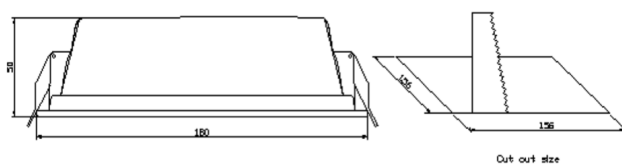

Ecolite square LED recessed downlight family

Product Specification

Photometric Data

Product Diagram

Technical Specifications

	10W	20W	30W
Body Construction	Aluminium powder coated	Aluminium powder coated	Aluminium powder coated
Lens type	Opal Acrylic	Opal Acrylic	Opal Acrylic
Lumen options/Watts	1000 lumen/10W Less 20% loss through lens	2000 lumen/20W Less 20% loss through lens	3000 lumen/30W Less 20% loss through lens
Supply V	230V AC 50HZ	230V AC 50HZ	230V AC 50HZ
IP Rating	IP44	IP44	IP44
Data	IES Files – Yes	IES Files – Yes	IES files - Yes
Trim size	100 x 100 mm	140 x 140 mm	180 x 180 mm
Cut out	75 x 75 mm	122 x 122 mm	155 x 155 mm
Dimmable?	Standard – no but with correct gear – then; Dali – Yes 1-10V – Yes DMX – Yes Triac – Yes	Standard – no but with correct gear – then; Dali – Yes 1-10V – Yes DMX – Yes Triac – Yes	Standard – no but with correct gear – then; Dali – Yes 1-10V – Yes DMX – Yes Triac – Yes