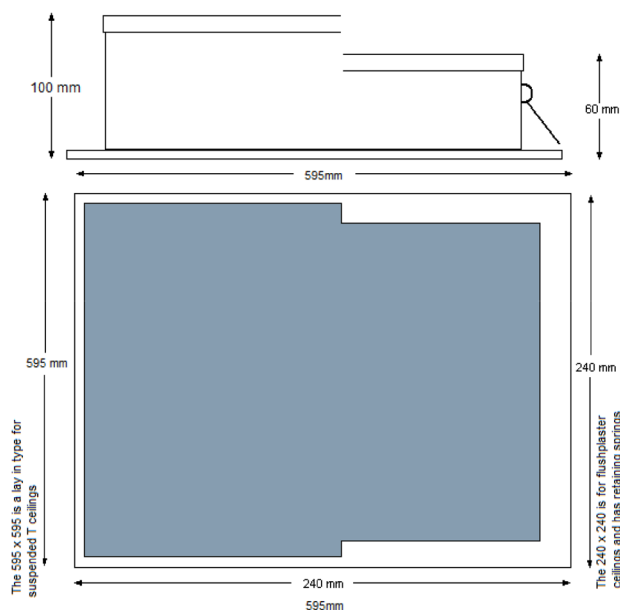

Softlight Square

Product Specifications

Photometric Data

Product Diagram

Technical Specifications

	240 x 240	595 x 595
Body construction	Steel powder coated	Steel powder coated
Lens and reflector type	Frosted opal 80% transmission or prismatic clear 90% transmission	Frosted opal 80% transmission or prismatic clear 90% transmission
LED type	Osram or Seoul	Osram or Seoul
Lumen options	1 300 initial less transmission Standard 4500K 80CRI (warm white on request)	Either 3000 lumens or 5000 lumens less transmission - Standard 4500K 80CRI (warm white on request)
Supply voltage	230V AC 50HZ	230V AC 50HZ
Wattage	13W	
IP rating	IP 20	IP 20
Control Type	Standard - no control, on or off DMX control available DALI control available	Standard - no control, on or off DMX control available DALI control available
Installation data	Available along with IES files for Relux	Available alan with IES files for Relux