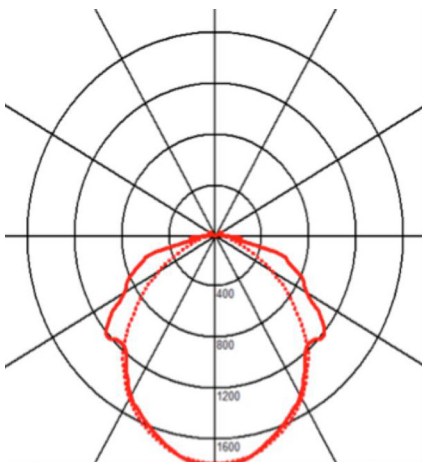

## 2ft / 4ft Vapour Proof

Effect Lighting

#### Photometric Data