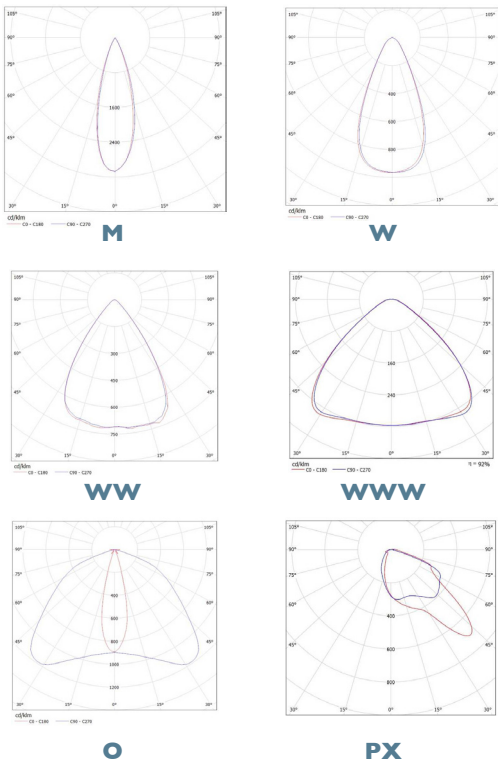

CAT Industrial Bulkhead

Effect Lighting

Product Dimensions

Photometry

Light Specification

PRODUCT CODE	808080/1
CCT	4000k
Luminous flux	Up to 4700lm
System power	35 W
System Efficacy	108lm/w
CRI	>80
Rated Lifetime	L80/B10 > 30000h
PRODUCT CODE	808080/2
CCT	4000k
Luminous flux	Up to 9400 lm
System power	70 W
System Efficacy	108lm/w
CRI	>80
Rated Lifetime	L80/B10 > 30000h

Luminaire Specification

IP Rating	IP65
Diffuser	Clear Tempered glass
Body	LM2 high pressure die-cast aluminium housing, with anti-corrosive powder coating
Body Colour	Black, Grey White
Operating Temperature	From -35° to +45°
Cable Entry	2 single compression glands on either side