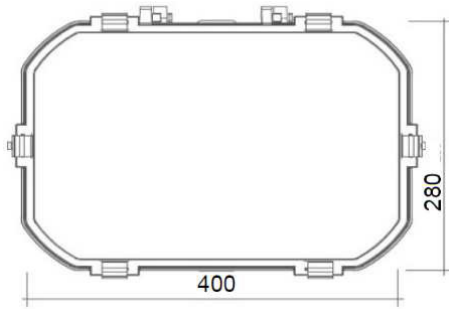

CAT Industrial Bulkhead

Effect Lighting

Product Dimensions

Photometry

Light Specification

PRODUCT CODE	808080/1
CCT	4000k
Luminous flux	Up to 4700lm
System power	35 W
System Efficacy	108lm/w
CRI	>80
Rated Lifetime	L80/B10 > 30000h
PRODUCT CODE	808080/2
CCT	4000k
Luminous flux	Up to 9400 lm
System power	70 W
System Efficacy	108lm/w
CRI	>80
Rated Lifetime	L80/B10 > 30000h

Luminaire Specification

IP Rating	IP65
Diffuser	Clear Tempered glass
Body	LM2 high pressure die-cast aluminium housing, with anti-corrosive powder coating
Body Colour	Black, Grey White
Operating Temperature	From -35° to +45°
Cable Entry	2 single compression glands on either side