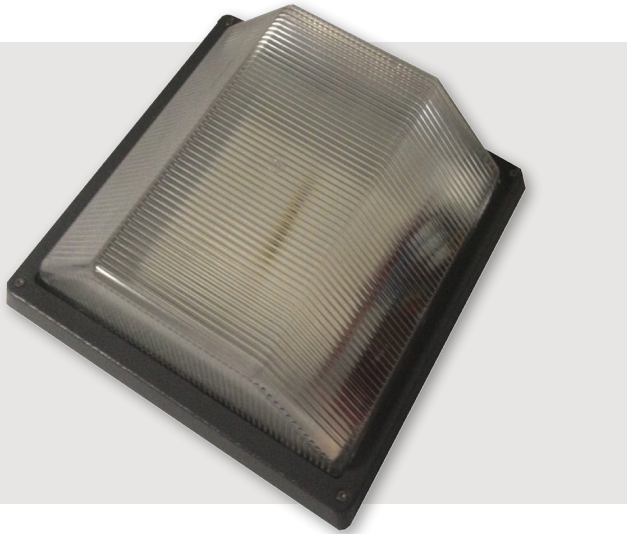

## Square Industrial Bulkhead

Effect Lighting

#### Technical Specifications

Body construction	LM 6 Aluminium
Cover glass	Impact modified polycarbonate or Acrylic
Lamp type	LG or Seoul
Lumen	4000   8000
Supply voltage	230V AC 50hz
Wattage / Amps	40W   80W
IP rating	IP 65