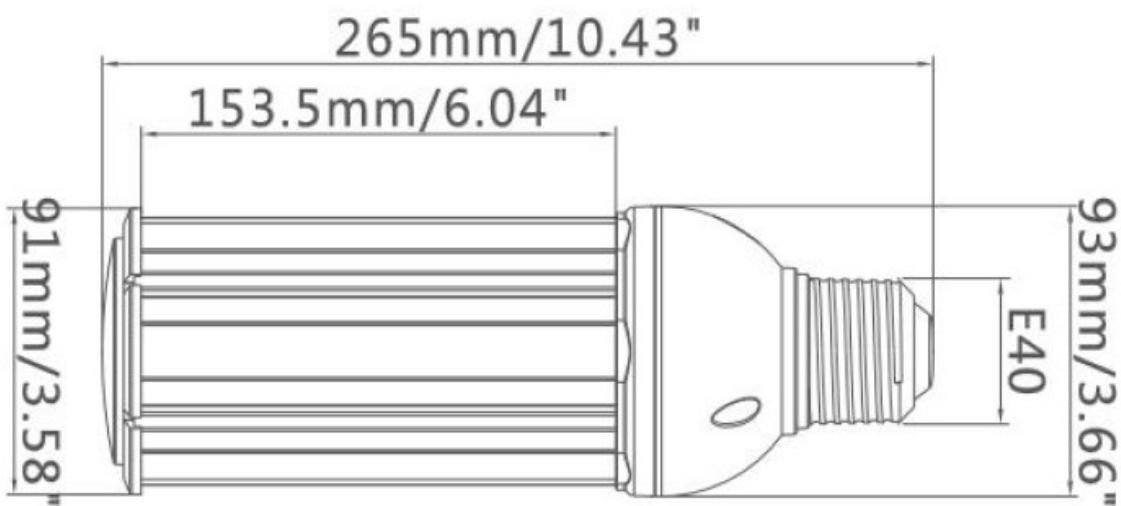

## 2. Product size

Unit: mm

Tolerance:  $\pm 0.2\text{mm}$

**27W**

**36W**

**54W**

### 3. Parameters

Wattage	27W	36W	54W
Input Voltage	AC100-240V	AC100-240V	AC100-240V
Frequency	50~60Hz	50~60Hz	50~60Hz
Total Harmonic Distortion	≤15%	≤15%	≤15%
Power-factor	>0.95	>0.95	>0.95
Power Efficiency	> 90%	> 90%	> 90%
LED Quantity	81pcs*0.3W	108pcs*0.3W	162pcs*0.3W
Color Temperature	WW/2800-3200K NW/4000-4500K CW/6000-6500K	WW/2800-3200K NW/4000-4500K CW/6000-6500K	WW/2800-3200K NW/4000-4500K CW/6000-6500K
CRI	>80	>80	>80
Light Efficiency	>130 LM/W	>130 LM/W	>130 LM/W
Luminous Flux	3510LM	4680LM	7020LM
IP Rating	IP65	IP65	IP65
Working Temperature	-20~65°C	-20~65°C	-20~65°C
Beam Angle	360°	360°	360°
Base	E27/E40	E27/E40	E27/E40
Life span	100,000 hrs	100,000 hrs	100,000 hrs

## 5. Packing Schematic

Wattage	27W	36W	54W
Inner Box Size	126*126*230mm	126*126*260mm	126*126*290mm
Inner Box Gross Weight/Unit	0.726KG	0.816KG	0.95KG
Outer Carton Size	410*280*480mm (12PCS/CTN)	410*280*550mm (12PCS/CTN)	410*280*600mm (12PCS/CTN)
Outer Carton Gross Weight/CTN	10.9KG	12.1KG	14KG