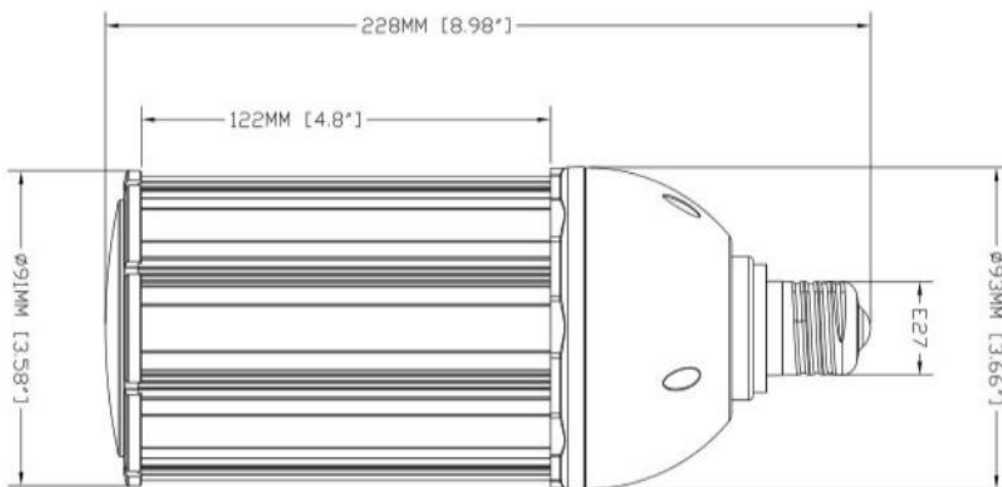

## 2. Product size

Unit: mm

Tolerance:  $\pm 0.2\text{mm}$

**27W**

**36W**

**54W**

### 3. Parameters

Wattage	27W	36W	54W
Input Voltage	AC100-240V	AC100-240V	AC100-240V
Frequency	50~60Hz	50~60Hz	50~60Hz
Total Harmonic Distortion	≤15%	≤15%	≤15%
Power-factor	>0.95	>0.95	>0.95
Power Efficiency	> 90%	> 90%	> 90%
LED Quantity	81pcs*0.3W	108pcs*0.3W	162pcs*0.3W
Color Temperature	WW/2800-3200K NW/4000-4500K CW/6000-6500K	WW/2800-3200K NW/4000-4500K CW/6000-6500K	WW/2800-3200K NW/4000-4500K CW/6000-6500K
CRI	>80	>80	>80
Light Efficiency	>130 LM/W	>130 LM/W	>130 LM/W
Luminous Flux	3510LM	4680LM	7020LM
IP Rating	IP65	IP65	IP65
Working Temperature	-20~65°C	-20~65°C	-20~65°C
Beam Angle	360°	360°	360°
Base	E27/E40	E27/E40	E27/E40
Life span	100,000 hrs	100,000 hrs	100,000 hrs

## 5. Packing Schematic

Wattage	27W	36W	54W
Inner Box Size	126*126*230mm	126*126*260mm	126*126*290mm
Inner Box Gross Weight/Unit	0.726KG	0.816KG	0.95KG
Outer Carton Size	410*280*480mm (12PCS/CTN)	410*280*550mm (12PCS/CTN)	410*280*600mm (12PCS/CTN)
Outer Carton Gross Weight/CTN	10.9KG	12.1KG	14KG