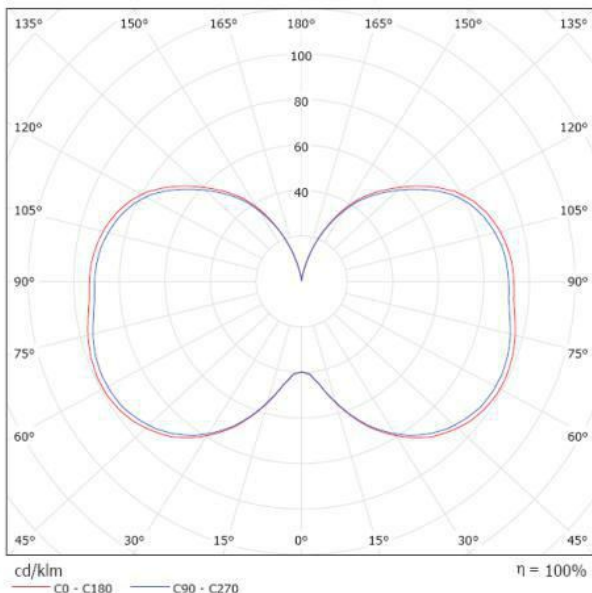

## 2. Product size

Unit: mm

Tolerance:  $\pm 0.2\text{mm}$

**27W**

**36W**

**54W**

### 3. Parameters

Wattage	27W	36W	54W
Input Voltage	AC100-240V	AC100-240V	AC100-240V
Frequency	50~60Hz	50~60Hz	50~60Hz
Total Harmonic Distortion	≤15%	≤15%	≤15%
Power-factor	>0.95	>0.95	>0.95
Power Efficiency	> 90%	> 90%	> 90%
LED Quantity	81pcs*0.3W	108pcs*0.3W	162pcs*0.3W
Color Temperature	WW/2800-3200K NW/4000-4500K CW/6000-6500K	WW/2800-3200K NW/4000-4500K CW/6000-6500K	WW/2800-3200K NW/4000-4500K CW/6000-6500K
CRI	>80	>80	>80
Light Efficiency	>130 LM/W	>130 LM/W	>130 LM/W
Luminous Flux	3510LM	4680LM	7020LM
IP Rating	IP65	IP65	IP65
Working Temperature	-20~65°C	-20~65°C	-20~65°C
Beam Angle	360°	360°	360°
Base	E27/E40	E27/E40	E27/E40
Life span	100,000 hrs	100,000 hrs	100,000 hrs

### 4. Light Distribution