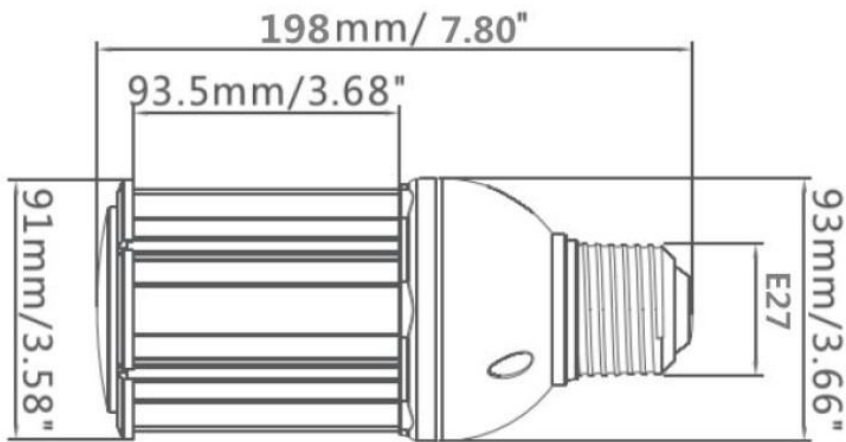

# LED Corn Light

27W/36W/54W

## 2. Product size

Unit: mm

Tolerance:  $\pm 0.2\text{mm}$

**27W**

**36W**

**54W**

### 3. Parameters

Wattage	27W	36W	54W
Input Voltage	AC100-240V	AC100-240V	AC100-240V
Frequency	50~60Hz	50~60Hz	50~60Hz
Total Harmonic Distortion	≤15%	≤15%	≤15%
Power-factor	>0.95	>0.95	>0.95
Power Efficiency	> 90%	> 90%	> 90%
LED Quantity	81pcs*0.3W	108pcs*0.3W	162pcs*0.3W
Color Temperature	WW/2800-3200K NW/4000-4500K CW/6000-6500K	WW/2800-3200K NW/4000-4500K CW/6000-6500K	WW/2800-3200K NW/4000-4500K CW/6000-6500K
CRI	>80	>80	>80
Light Efficiency	>130 LM/W	>130 LM/W	>130 LM/W
Luminous Flux	3510LM	4680LM	7020LM
IP Rating	IP65	IP65	IP65
Working Temperature	-20~65°C	-20~65°C	-20~65°C
Beam Angle	360°	360°	360°
Base	E27/E40	E27/E40	E27/E40
Life span	100,000 hrs	100,000 hrs	100,000 hrs

## 5. Packing Schematic

Wattage	27W	36W	54W
Inner Box Size	126*126*230mm	126*126*260mm	126*126*290mm
Inner Box Gross Weight/Unit	0.726KG	0.816KG	0.95KG
Outer Carton Size	410*280*480mm (12PCS/CTN)	410*280*550mm (12PCS/CTN)	410*280*600mm (12PCS/CTN)
Outer Carton Gross Weight/CTN	10.9KG	12.1KG	14KG