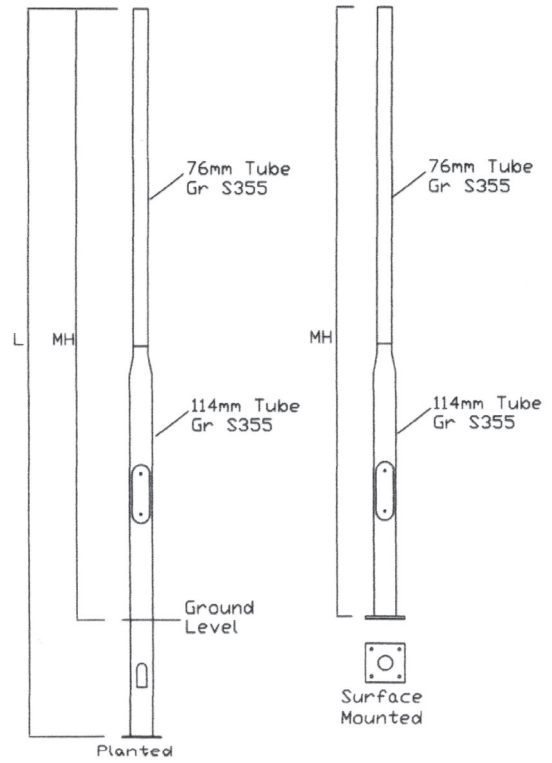

## Straight Poles MH – 1.0m to 5.5m

## Stepped Poles MH – 3.0m to 6.0m

## Parallel Tapered Poles