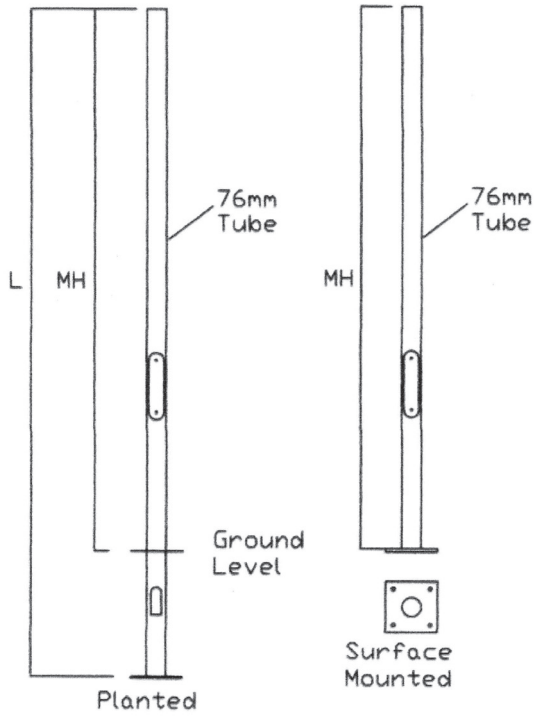

## Straight Poles MH – 1.0m to 5.5m

## Stepped Poles MH – 3.0m to 6.0m

## Parallel Tapered Poles