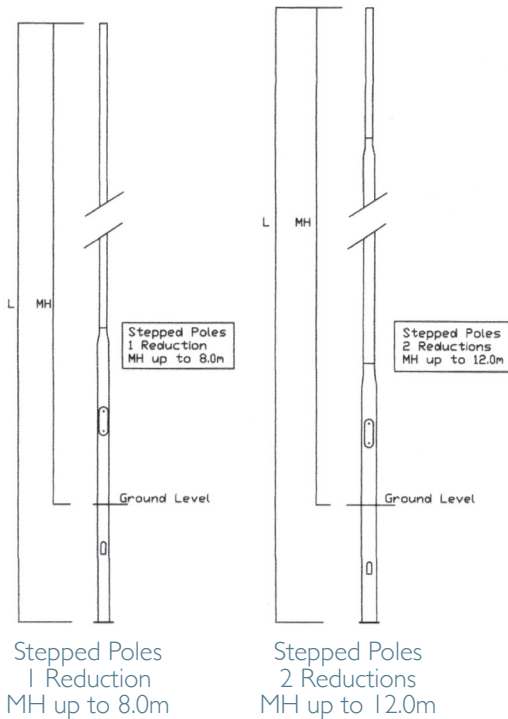

## Straight Poles MH – 1.0m to 5.5m

## Stepped Poles MH – 3.0m to 6.0m

## Parallel Tapered Poles

## Mounting Methods