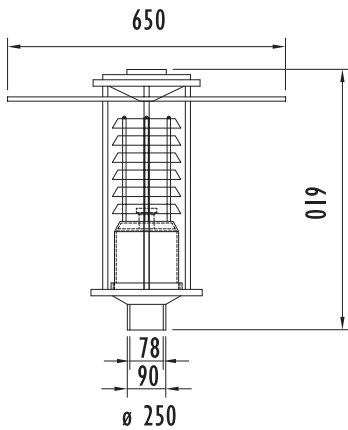

Disc Post Top

Post Top Lighting

Dimensions

Side View

Specifications

- LM6 Die Cast Aluminium Flat Top and Gallery
- Cast Aluminium Shade
- Imported UV Stabilized Clear Lens ø200mm with Baffle or Opal
- Acrylic Lens ø200mm
- Fitting can be Wall, Pedestal or Pole Mounted
- 76ø Spigot Entry

Lamp	Base	Wattage
Compact Fluorescent	G24	26W
Mercury Vapour	E27	80W or 125 W
High Pressure Sodium	E27/E40	70W 100W 150W
Metal Halide	G12	35W 70W 100W 150W
LED 		40W